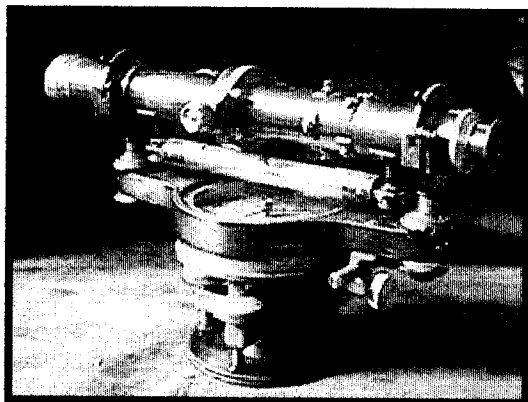

Seller assumes all responsibility for listing this item. You should contact the seller to resolve any questions before bidding. Currency is U.S. dollars (US\$) unless otherwise noted.

Description

THIS IS A RARE, 1918 KEUFFEL & ESSER (SERIAL # 36812) ARCHITECT'S CONVERTIBLE "Y" LEVEL WITH COMPASS, ORIGINAL CASE, AND TRIPOD. IT IS THE MOST COMPLEX OF ARCHITECT'S CONVERTABLE "Y" LEVELS AND IT IS QUITE UNUSUAL TO FIND ONE WITH ITS ORIGINAL LEVEL STILL PRESENT. THE FINISH IS DYED AS OPPOSED TO PAINTED AND FOR THIS REASON, IS PARTICULARLY BEAUTIFUL. THE PATINA IS JUST SPECTACULAR AND ALL THE FITTINGS ARE BRASS. I WILL SIMPLY QUOTE FROM THE K & E CATALOG SO AS TO GET THE SPECS RIGHT. "THE TELESCOPE IS AN 11 INCH ACHROMATIC TERRESTRIAL WITH DUST CAP. THE OBJECT GLASS IS 1 1/8 INCH WITH RACK AND PINION MOVEMENT. THE EYEPIECE HAS A SLIDING ADJUSTMENT FOR FOCUSING CROSS HAIRS. THE MAGNIFYING POWER IS 18 DIAMETERS. THE SPIRIT LEVEL TO TELESCOPE GRADUATED ON THE GLASS AND GROUND TO A SENSITIVENESS OF ABOUT 60 SECONDS OF ARC PER