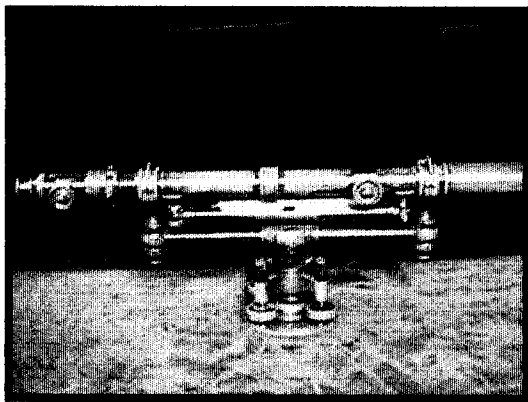

Item #26541251

[Antiques:Science Instruments](#)

Bidding is closed for this item.

(to seller)
(to bidder)

Currently	\$567.50 (reserve not yet met)	First bid	\$9.99
Quantity	1	# of bids	17 (bid history) (with emails)
Time left	Auction has ended.	Location	A FARMHOUSE IN IOWA
Started	08/20/98 19:24:30 PDT		(mail this auction to a friend)
Ends	08/25/98 19:24:30 PDT	Featured Category Auction	
Seller	theresa@avalon.net (421) ☆ (view seller's feedback) (view seller's other auctions) (ask seller a question)		
High bid	abab (94) ☆		
Relist item	Seller: Now that the auction has ended, you can relist this item by clicking here .		

Description

W. & L. E. GURLEY Engineers' Wye Level. It's a beauty. It is 22 inches long. The level dates from 1910 to the early 1920's. The original Gurley sticker is in place inside the mahogany case (which is beautiful but does have scuffing) and appears to say model #379, but the last two digits are awfully hard to read. The level has a gorgeous dark bronze finish on the telescope, vial case and on the bar and leveling head. The patina is particularly striking and beautiful. Nice instrument!