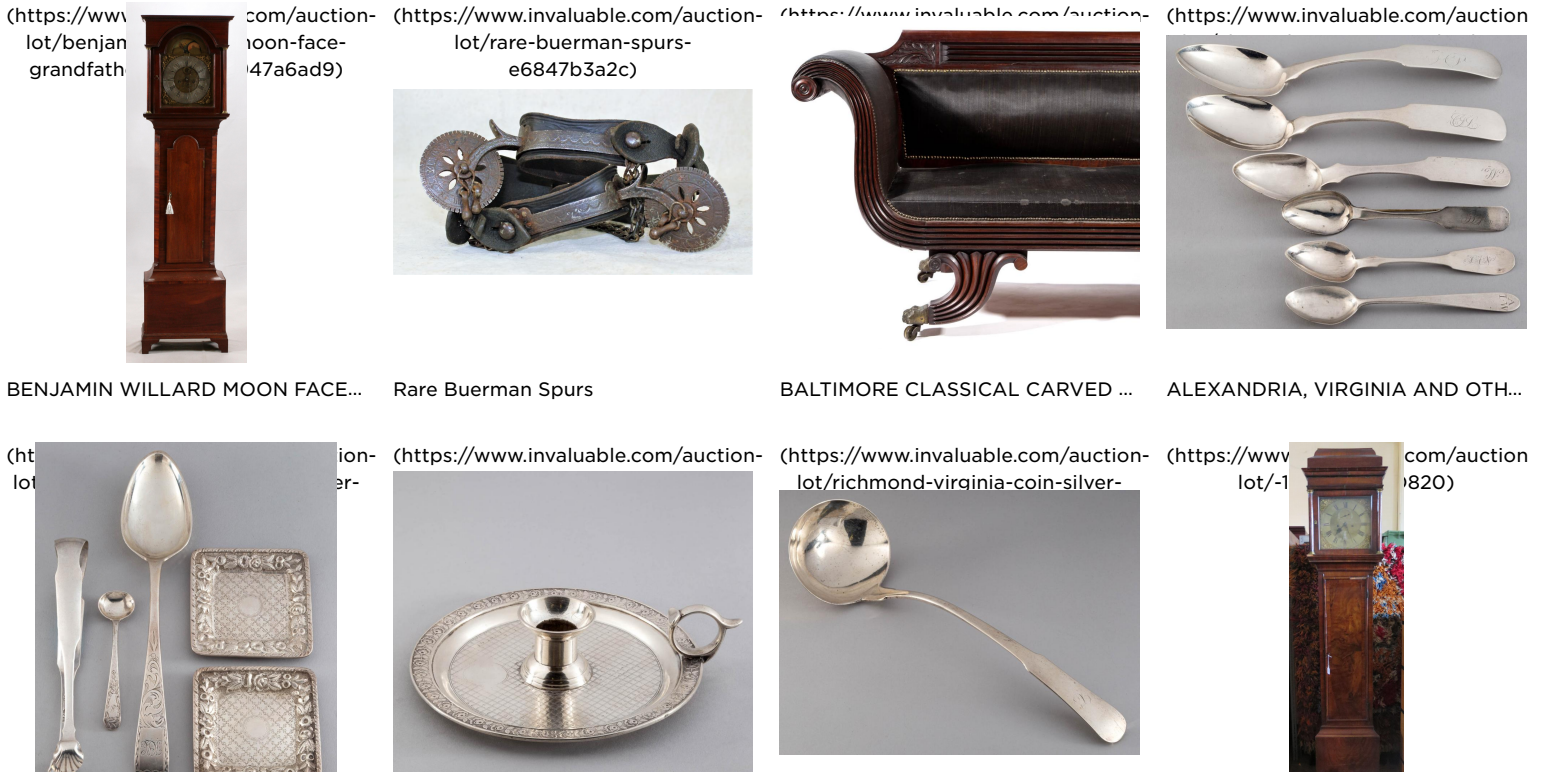

Lot 165: *Rare Chandlee & Holloway Compass,*

Est: \$10,000 - \$15,000
Sold: \$21,150

Cowan's Auctions (/auction-house/cowan-s-auctions-9oacjq50m0)
February 7, 2009
Cincinnati, OH, US

🔗 Share | View more details

Other Items From Cowan's Auctions

Similar Items to Rare Chandlee & Holloway Compass,

BALTIMORE, MARYLAND COIN SIL... S. KIRK & SONS BALTIMORE, MAR... RICHMOND, VIRGINIA COIN SILVE... A Rare And Early Benjamin Gray O...

More About this Item

Item Overview

Description: Baltimore, 1818-1822, engraved block letter signature on the silvered face Baltimore/Chandlee & Holloway. The fully engraved compass dial, 6" in diameter, the face with elaborate engraved fleur-de-lis North insignia, a single inset level bubble vial, and two subsidiary numbered counters, activated from beneath, for counting both poles and miles. The compass is complete with the original brass cover and period fitted wooden case.

While Chandlee & Holloway advertised as clock and instrument makers, the compass engraving and manufacturing characteristics suggests it was made by Goldsmith Chandlee in Winchester, Virginia, for resale by his son Benjamin III and his partner Robert Holloway, who were clock, watch and instrument dealers active in Baltimore from 1818 until Benjamin Chandlee's Death in 1822.