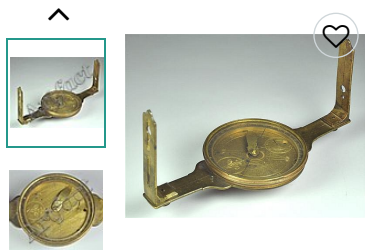

Search items & sellers

Lot 284: Goldsmith Chandlee Compass, Winchester Virginia

Est: $5,000 - $15,000
Sold: $5,750

Farmer Auctions (/auction-house/farmer-auctions-tq0x13a58c)
November 7, 2010
Radford, VA, US

🔗 Share | View more details

✉ Email